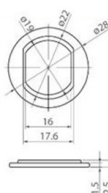

PRODUCT SHEET

Description:

Combi. Cam Lock M316,4-Digit, $\varnothing 60 \times 24 \text{mm}$, RH, Zamak, Black, $\varnothing 19 \times 24 \text{mm}$ Cylinder, 90DG, Straight Cam, C/E: 45mm, W/Hex Nut, Pre-, Coded 0000, Changing Code By Pressing Metal Pin On Side of, Housing into the Housing in Open Position, Master Code A201, Incl. Hole Size Reduction Washers. From $\varnothing 22$ to $\varnothing 19 \text{mm}$

Item number:

14.08.291-0

Units	Box	Carton	HS Code	Barcode
Pcs.	1	50	8301300000	
				5704866466349

SISO A/S

Mileparken 11
DK-2740 Skovlunde
Denmark
VAT: DK 24786013

Phone +45 45 830 900

www.siso.dk
siso@siso.dk

Danske Bank
Nytorv Branch
Copenhagen
SWIFT: DABADKKK

Account no.
4180 3112 112936
IBAN Account
DK7230003112112936