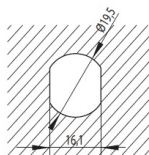

PRODUCT SHEET

Description:

Combi. Cam Lock M316,4-Digit, $\varnothing 60 \times 24 \text{mm}$, RH, Zamak, Black, $\varnothing 19 \times 24 \text{mm}$ Cylinder, 90DG, Straight Cam, C/E: 45mm, W/Hex Nut, Pre-, Coded 0000, Changing Code By Pressing Metal Pin On Side of, Housing into the Housing in Open Position, Master Code A201, Incl. Hole Size Reduction Washers. From $\varnothing 22$ to $\varnothing 19 \text{mm}$

Item number:

14.08.291-0

Units	Box	Carton	HS Code	Barcode
Pcs.	1	50	8301300000	
				5704866466349

SISO A/S

Mileparken 11
DK-2740 Skovlunde
Denmark
VAT: DK 24786013

Phone +45 45 830 900

www.siso.dk
siso@siso.dk

Danske Bank
Nytorv Branch
Copenhagen
SWIFT: DABADKKK

Account no.
4180 3112 112936
IBAN Account
DK7230003112112936