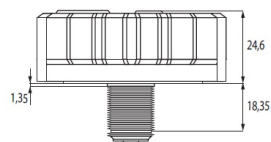

PRODUCT SHEET

Description:

Combi. Cam Lock M316,4-Digit, $\varnothing 60 \times 24 \text{mm}$, RH, Zamak, Black, $\varnothing 19 \times 24 \text{mm}$ Cylinder, 90DG, Straight Cam, C/E: 45mm, W/Hex Nut, Pre-, Coded 0000, Changing Code By Pressing Metal Pin On Side of, Housing into the Housing in Open Position, Master Code A201, Incl. Hole Size Reduction Washers. From $\varnothing 22$ to $\varnothing 19 \text{mm}$

Item number:

14.08.291-0

Units	Box	Carton	HS Code	Barcode
Pcs.	1	50	8301300000	
				5704866466349

SISO A/S

Mileparken 11
DK-2740 Skovlunde
Denmark
VAT: DK 24786013

Phone +45 45 830 900

www.siso.dk
siso@siso.dk

Danske Bank
Nytorv Branch
Copenhagen
SWIFT: DABADKKK

Account no.
4180 3112 112936
IBAN Account
DK7230003112112936