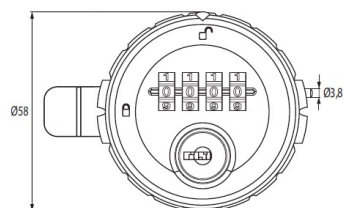

PRODUCT SHEET

Description:

Combi. Cam Lock M316,4-Digit, $\varnothing 60 \times 24 \text{mm}$, RH, Zamak, Black, $\varnothing 19 \times 24 \text{mm}$ Cylinder, 90DG, Straight Cam, C/E: 45mm, W/Hex Nut, Pre-, Coded 0000, Changing Code By Pressing Metal Pin On Side of, Housing into the Housing in Open Position, Master Code A201, Incl. Hole Size Reduction Washers. From $\varnothing 22$ to $\varnothing 19 \text{mm}$

Item number:

14.08.291-0

Units	Box	Carton	HS Code	Barcode
Pcs.	1	50	8301300000	
				5704866466349

SISO A/S

Mileparken 11
DK-2740 Skovlunde
Denmark
VAT: DK 24786013

Phone +45 45 830 900

www.siso.dk
siso@siso.dk

Danske Bank
Nytorv Branch
Copenhagen
SWIFT: DABADKKK

Account no.
4180 3112 112936
IBAN Account
DK7230003112112936