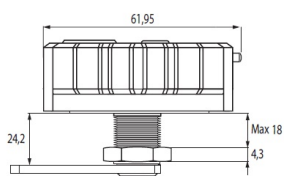

PRODUCT SHEET

Description:

Combi. Cam Lock M316,4-Digit, $\varnothing 60 \times 24 \text{mm}$, RH, Zamak, Black, $\varnothing 19 \times 24 \text{mm}$ Cylinder, 90DG, Straight Cam, C/E: 45mm, W/Hex Nut, Pre-, Coded 0000, Changing Code By Pressing Metal Pin On Side of, Housing into the Housing in Open Position, Master Code A201, Incl. Hole Size Reduction Washers. From $\varnothing 22$ to $\varnothing 19 \text{mm}$

Item number:

14.08.291-0

Units	Box	Carton	HS Code	Barcode
Pcs.	1	50	8301300000	
				5704866466349

SISO A/S

Mileparken 11
DK-2740 Skovlunde
Denmark
VAT: DK 24786013

Phone +45 45 830 900

www.siso.dk
siso@siso.dk

Danske Bank
Nytorv Branch
Copenhagen
SWIFT: DABADKKK

Account no.
4180 3112 112936
IBAN Account
DK7230003112112936